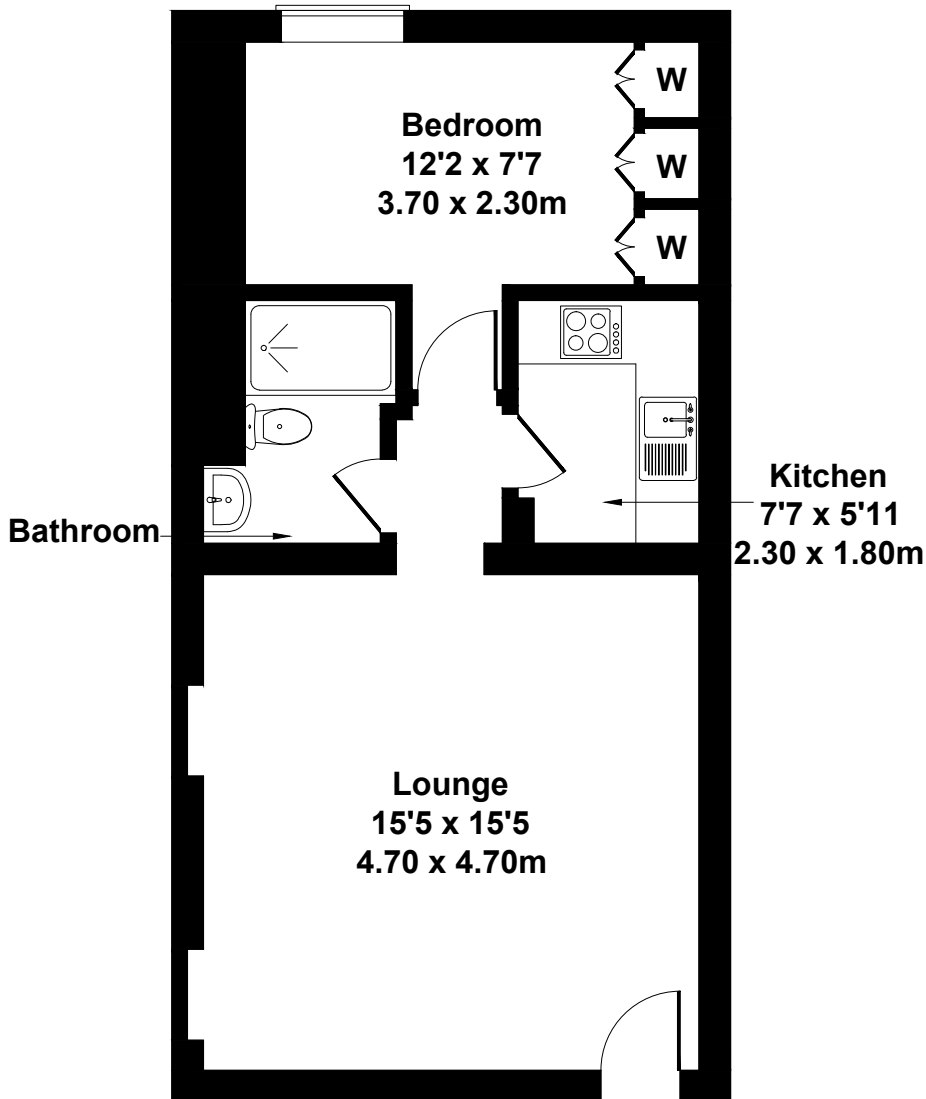

Bedford Square, Brighton

Approximate Gross Internal Area

474 sq ft - 44 sq m

Not to Scale. Produced by The Plan Portal 2024
For Illustrative Purposes Only.