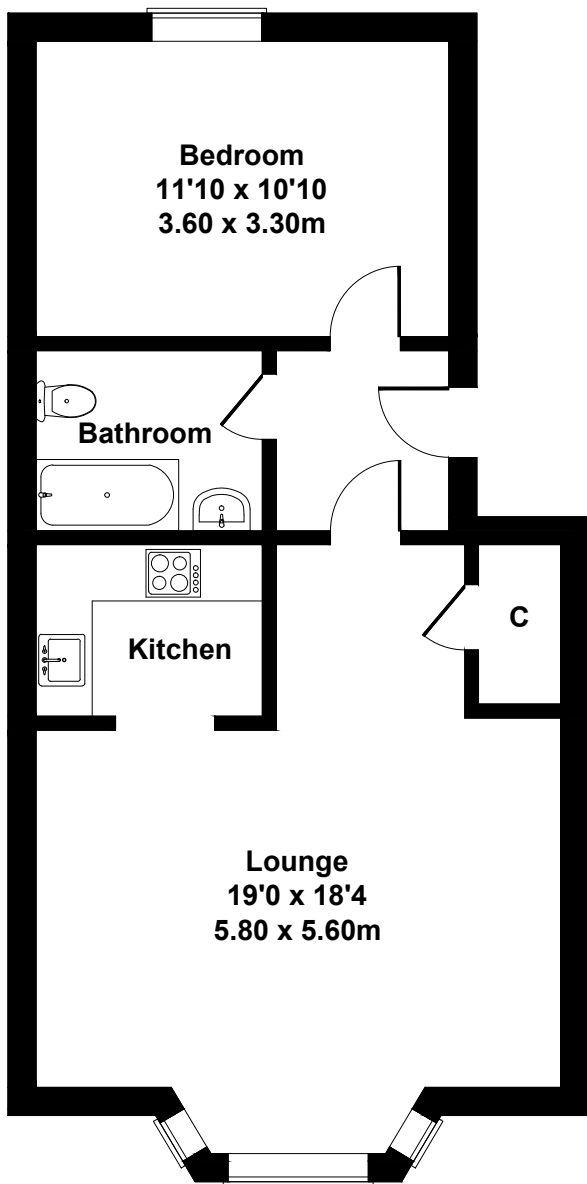

Goldstone Villas, Hove

Approximate Gross Internal Area

614 sq ft - 57 sq m

Not to Scale. Produced by The Plan Portal 2024
For Illustrative Purposes Only.